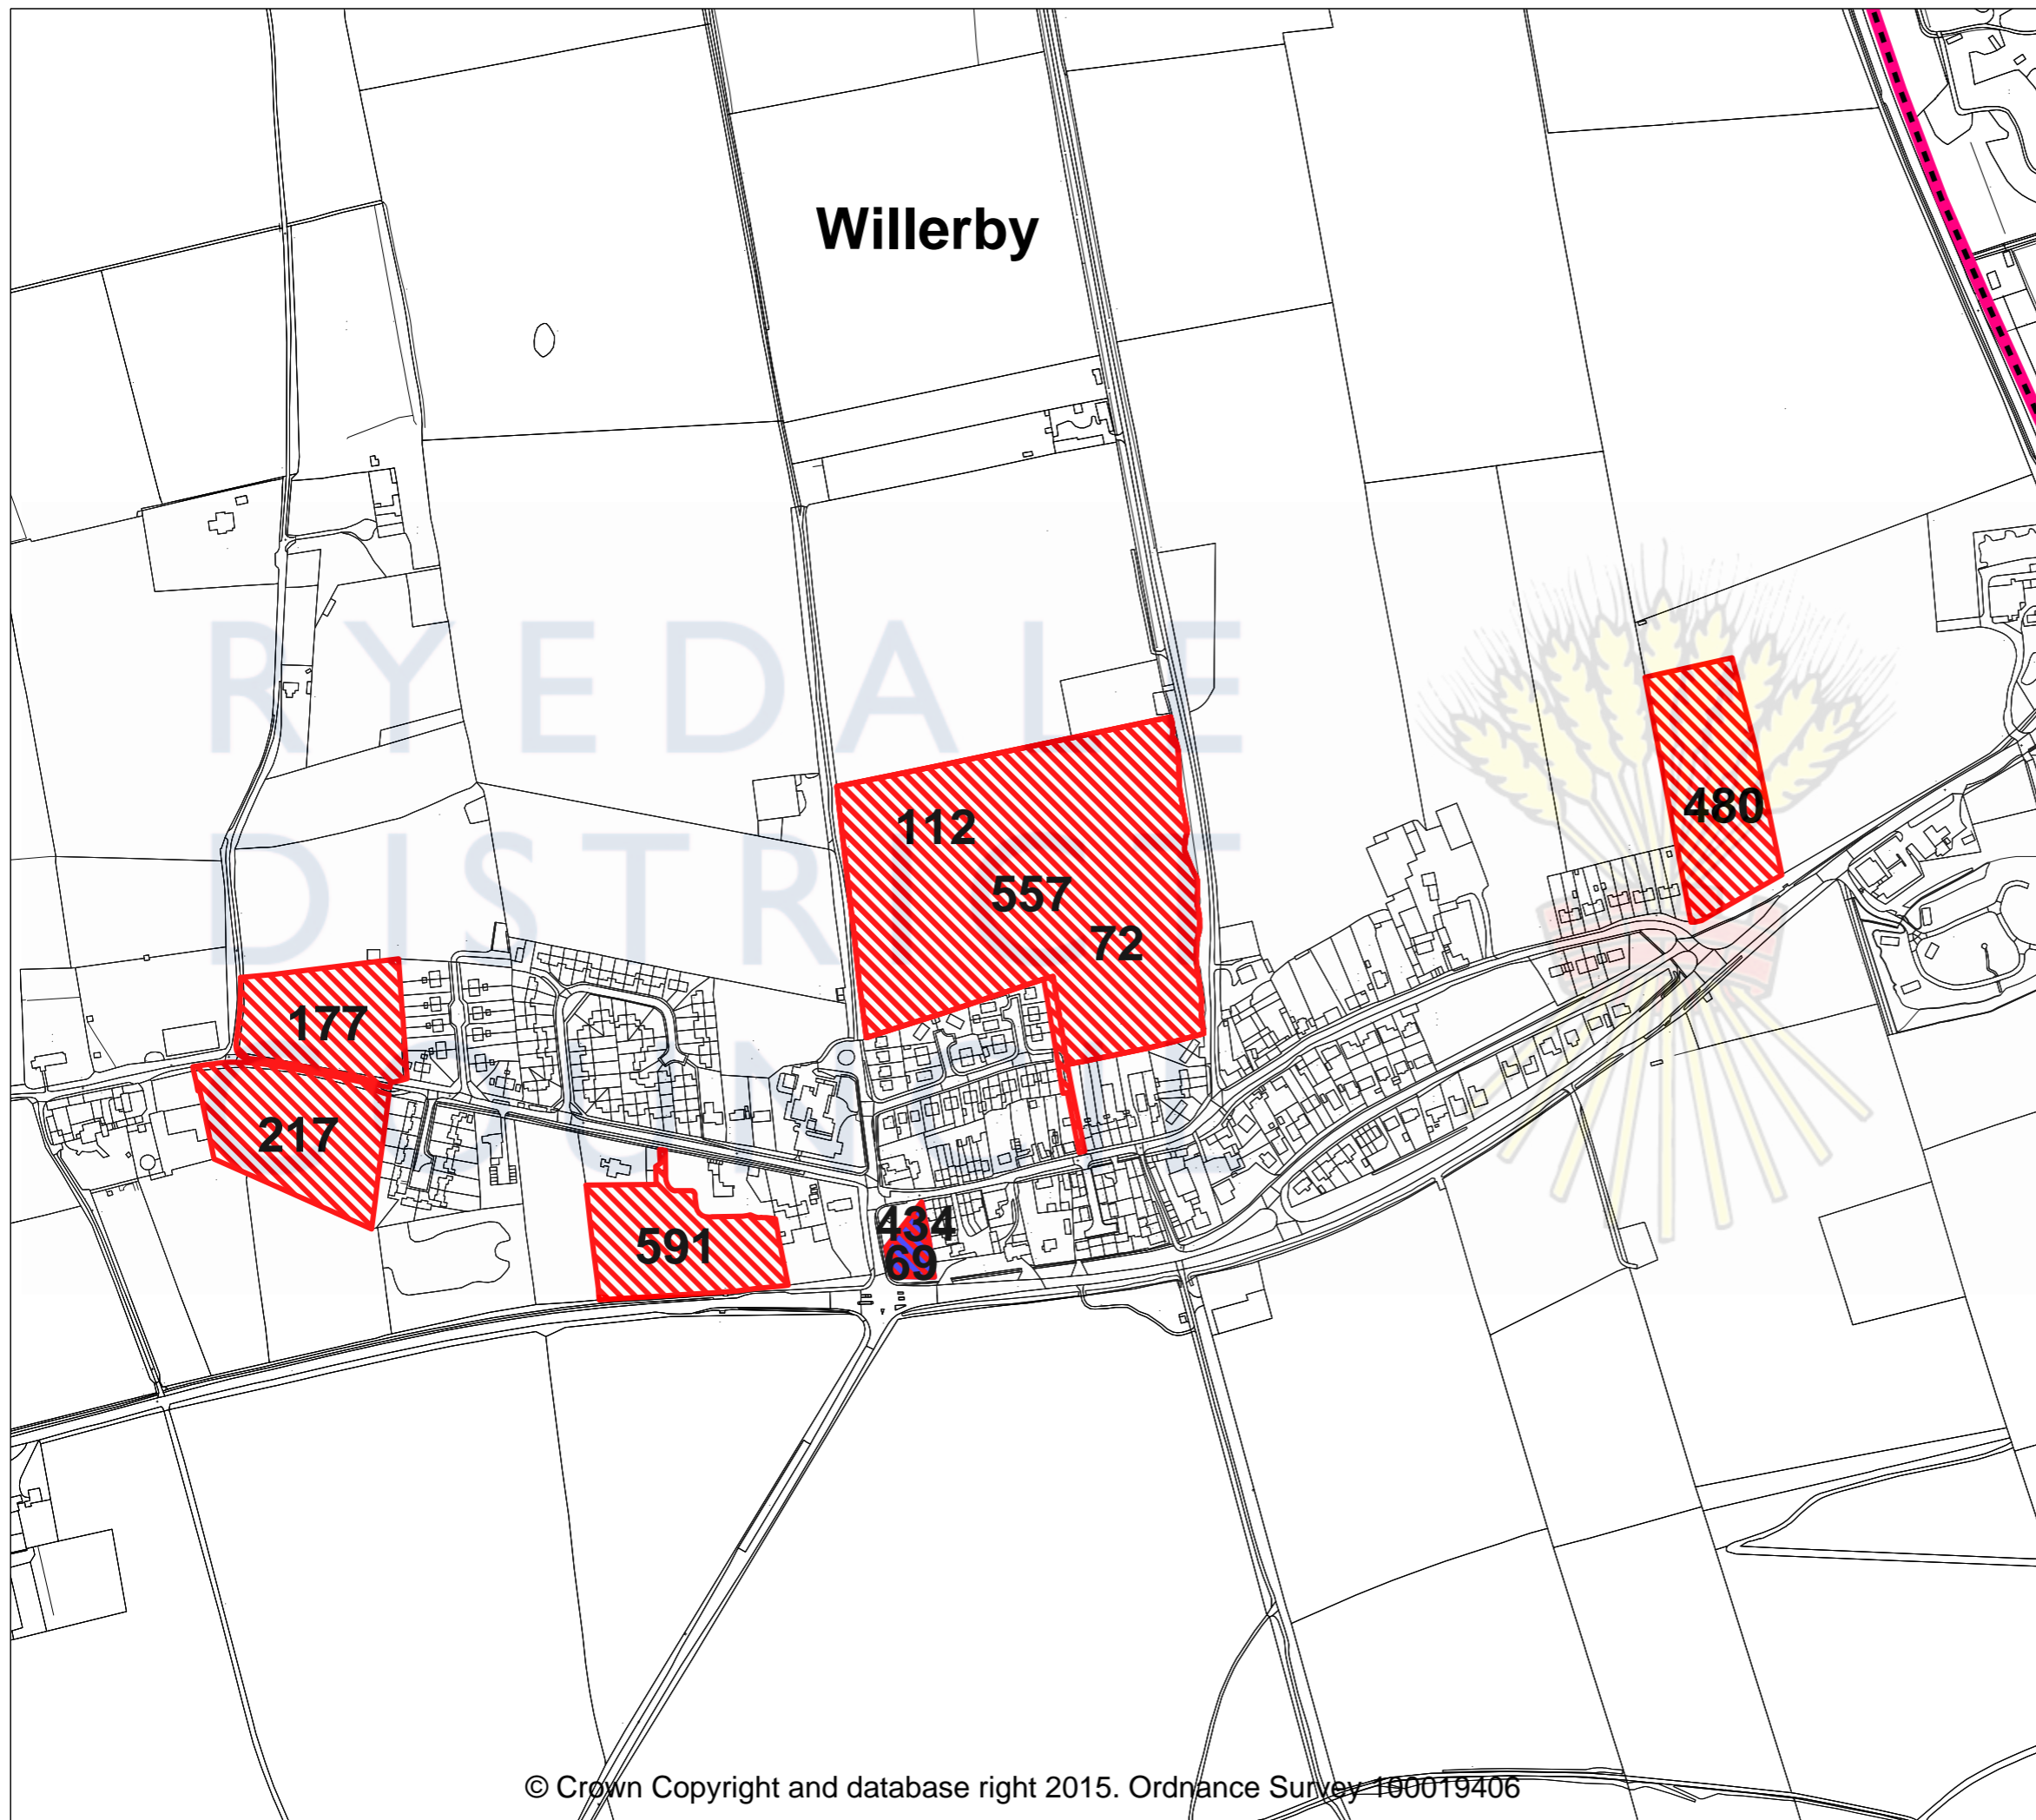

Willerby

Legend

-  Residential
-  Employment
-  Mixed
-  Leisure / Tourism
-  Retail
-  Not Specified
-  National Park
-  Parish Boundary
-  District Boundary

1 : 5000 on A3
March 2015